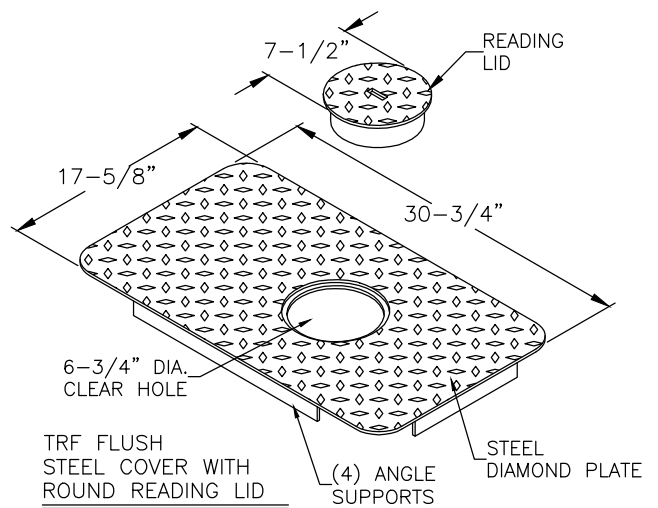

TS SUPERIMPOSED
STEEL COVER

TF FLUSH
STEEL COVER

THS SUPERIMPOSED
STEEL COVER WITH
HINGED READING LID

THF FLUSH
STEEL COVER WITH
HINGED READING LID

**W6B SERIES STEEL
DIAMOND PLATE COVERS**

J&R CONCRETE PRODUCTS