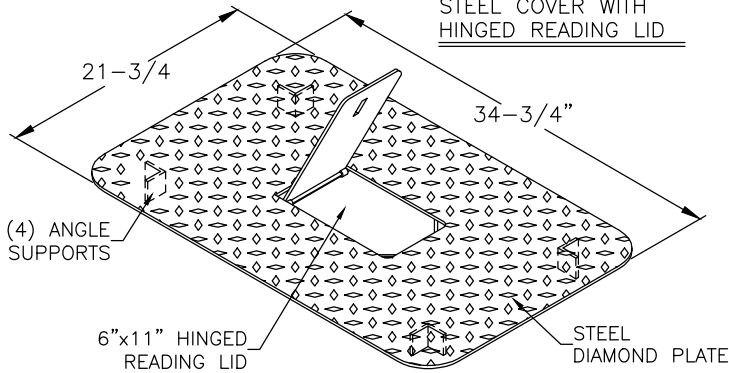

TS SUPERIMPOSED
STEEL COVER

TF FLUSH
STEEL COVER

THS SUPERIMPOSED
STEEL COVER WITH
HINGED READING LID

THF FLUSH
STEEL COVER WITH
HINGED READING LID

**W6B SERIES STEEL
DIAMOND PLATE COVERS**

J&R CONCRETE PRODUCTS