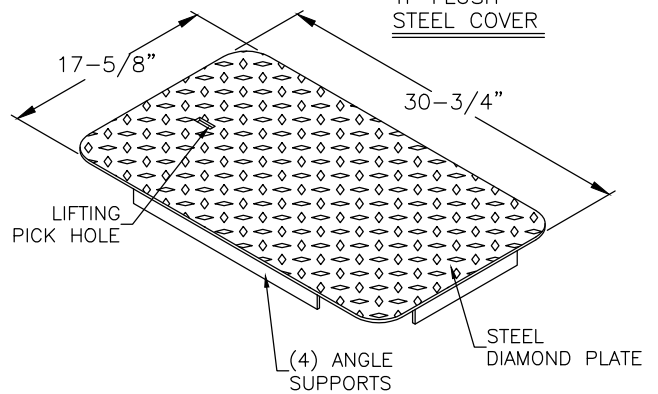

TS SUPERIMPOSED
STEEL COVER

TF FLUSH
STEEL COVER

THS SUPERIMPOSED
STEEL COVER WITH
HINGED READING LID

THF FLUSH
STEEL COVER WITH
HINGED READING LID

**W6B SERIES STEEL
DIAMOND PLATE COVERS**

J&R CONCRETE PRODUCTS