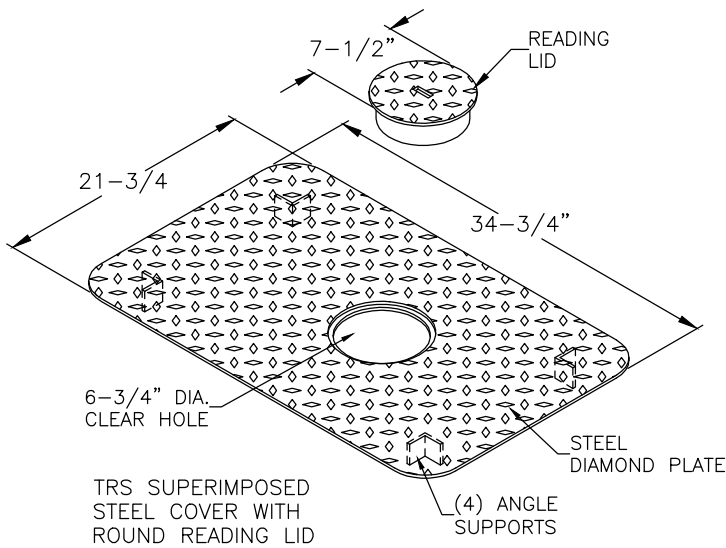

TS SUPERIMPOSED
STEEL COVER

TF FLUSH
STEEL COVER

THS SUPERIMPOSED
STEEL COVER WITH
HINGED READING LID

THF FLUSH
STEEL COVER WITH
HINGED READING LID

**W6B SERIES STEEL
DIAMOND PLATE COVERS**

J&R CONCRETE PRODUCTS