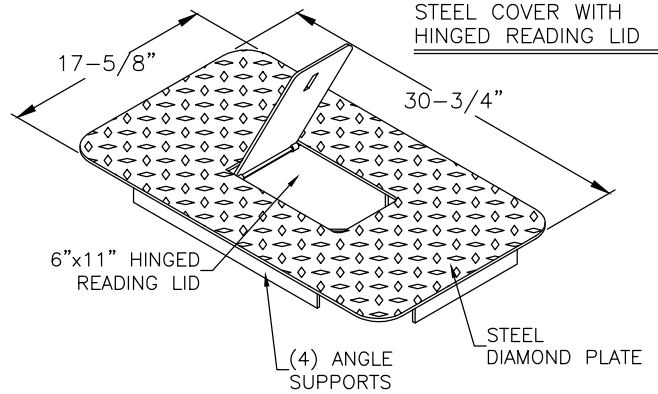

TS SUPERIMPOSED
STEEL COVER

TF FLUSH
STEEL COVER

THS SUPERIMPOSED
STEEL COVER WITH
HINGED READING LID

THF FLUSH
STEEL COVER WITH
HINGED READING LID

**W6B SERIES STEEL
DIAMOND PLATE COVERS**

J&R CONCRETE PRODUCTS