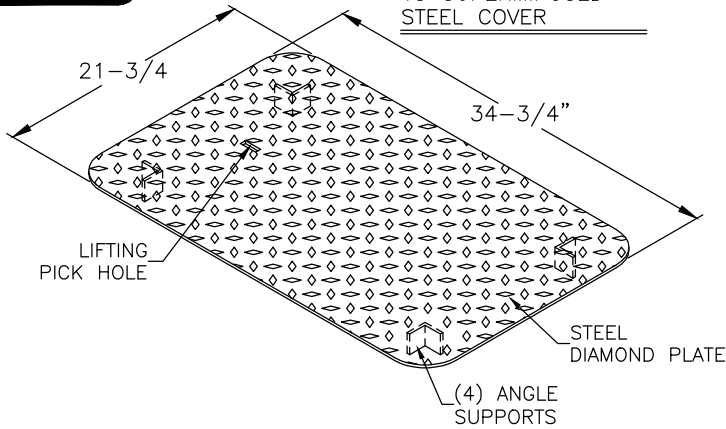

TS SUPERIMPOSED
STEEL COVER

TF FLUSH
STEEL COVER

THS SUPERIMPOSED
STEEL COVER WITH
HINGED READING LID

THF FLUSH
STEEL COVER WITH
HINGED READING LID

**W6B SERIES STEEL
DIAMOND PLATE COVERS**

J&R CONCRETE PRODUCTS