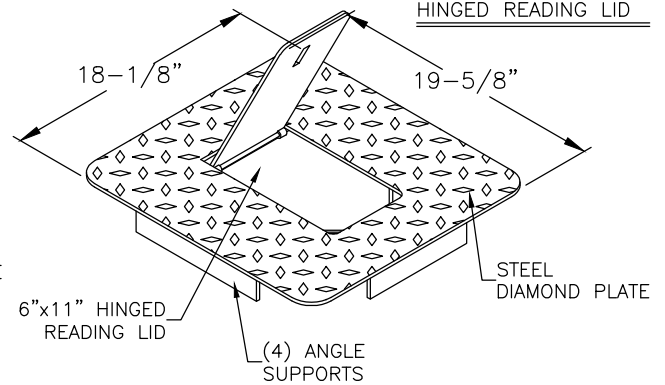

TS SUPERIMPOSED  
STEEL COVER

TF FLUSH  
STEEL COVER

THS SUPERIMPOSED  
STEEL COVER WITH  
HINGED READING LID

THF FLUSH  
STEEL COVER WITH  
HINGED READING LID

**W24C SERIES STEEL  
DIAMOND PLATE COVERS**