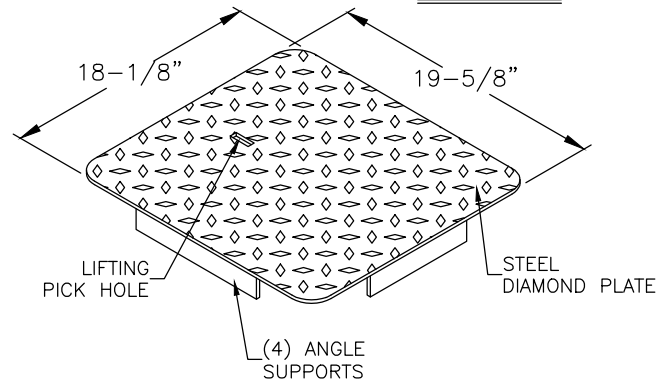

TS SUPERIMPOSED  
STEEL COVER

TF FLUSH  
STEEL COVER

THS SUPERIMPOSED  
STEEL COVER WITH  
HINGED READING LID

THF FLUSH  
STEEL COVER WITH  
HINGED READING LID

**W24C SERIES STEEL  
DIAMOND PLATE COVERS**