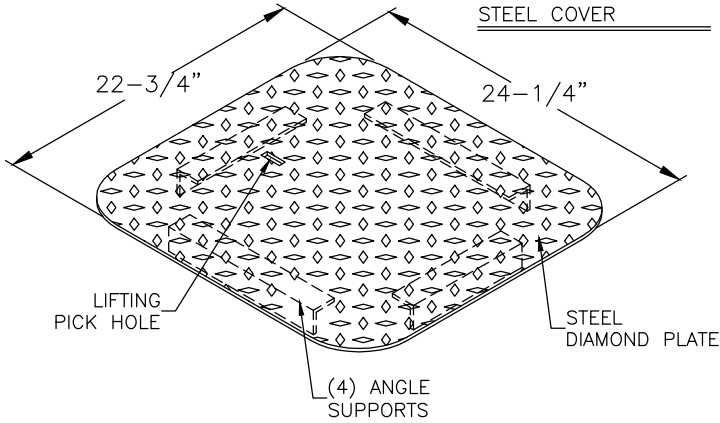

TS SUPERIMPOSED  
STEEL COVER

TF FLUSH  
STEEL COVER

THS SUPERIMPOSED  
STEEL COVER WITH  
HINGED READING LID

THF FLUSH  
STEEL COVER WITH  
HINGED READING LID

**W24C SERIES STEEL  
DIAMOND PLATE COVERS**