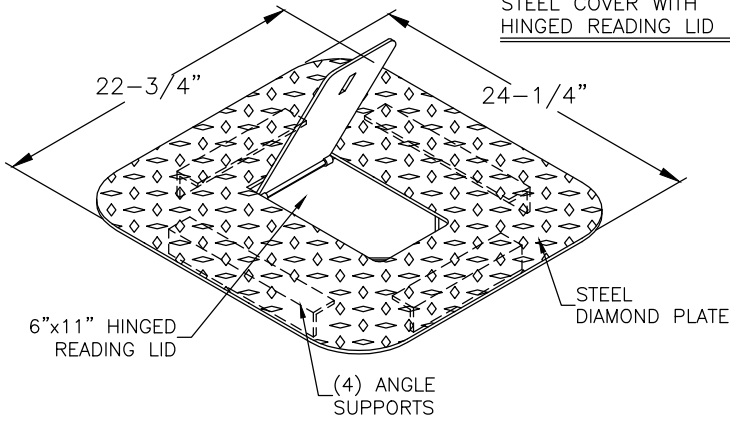

TS SUPERIMPOSED  
STEEL COVER

TF FLUSH  
STEEL COVER

THS SUPERIMPOSED  
STEEL COVER WITH  
HINGED READING LID

THF FLUSH  
STEEL COVER WITH  
HINGED READING LID

**W24C SERIES STEEL  
DIAMOND PLATE COVERS**