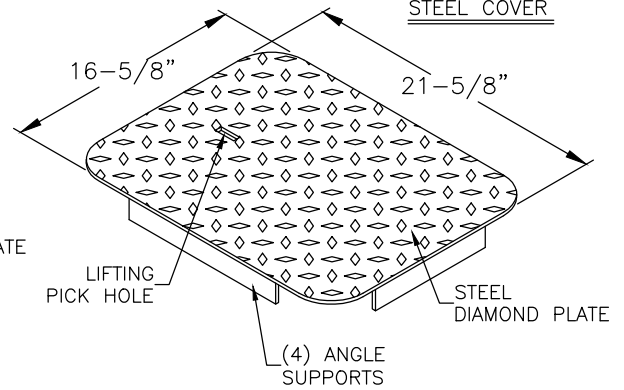

TS SUPERIMPOSED
STEEL COVER

TF FLUSH
STEEL COVER

THS SUPERIMPOSED
STEEL COVER WITH
HINGED READING LID

THF FLUSH
STEEL COVER WITH
HINGED READING LID

**W11B SERIES STEEL
DIAMOND PLATE COVERS**

J&R CONCRETE PRODUCTS