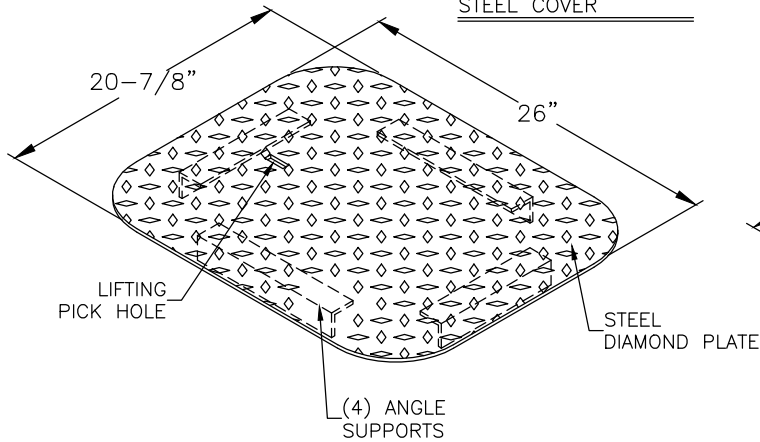

TS SUPERIMPOSED
STEEL COVER

TF FLUSH
STEEL COVER

THS SUPERIMPOSED
STEEL COVER WITH
HINGED READING LID

THF FLUSH
STEEL COVER WITH
HINGED READING LID

**W11B SERIES STEEL
DIAMOND PLATE COVERS**

J&R CONCRETE PRODUCTS