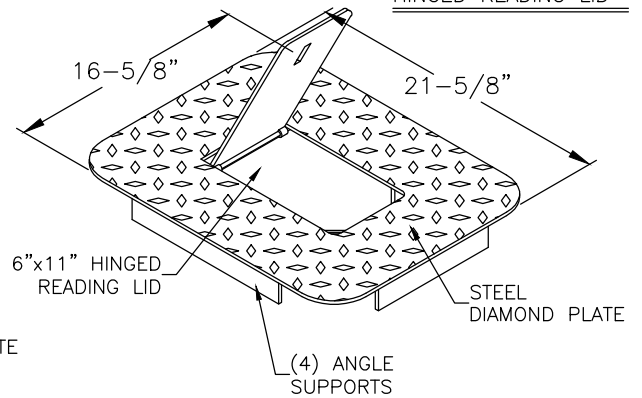

TS SUPERIMPOSED
STEEL COVER

TF FLUSH
STEEL COVER

THS SUPERIMPOSED
STEEL COVER WITH
HINGED READING LID

THF FLUSH
STEEL COVER WITH
HINGED READING LID

**W11B SERIES STEEL
DIAMOND PLATE COVERS**

J&R CONCRETE PRODUCTS