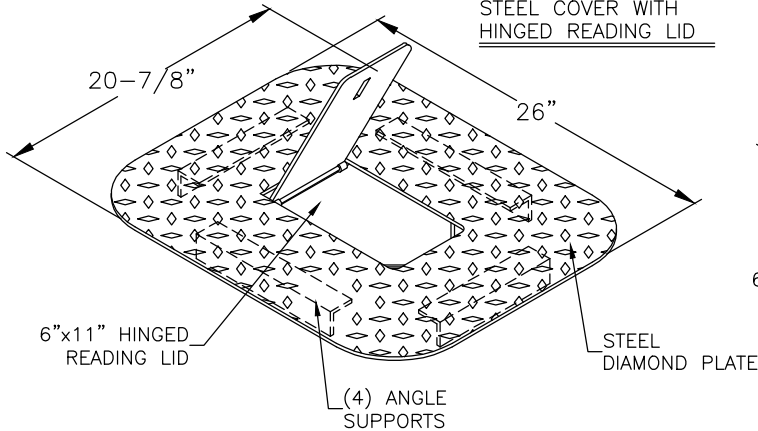

TS SUPERIMPOSED
STEEL COVER

TF FLUSH
STEEL COVER

THS SUPERIMPOSED
STEEL COVER WITH
HINGED READING LID

THF FLUSH
STEEL COVER WITH
HINGED READING LID

**W11B SERIES STEEL
DIAMOND PLATE COVERS**

J&R CONCRETE PRODUCTS