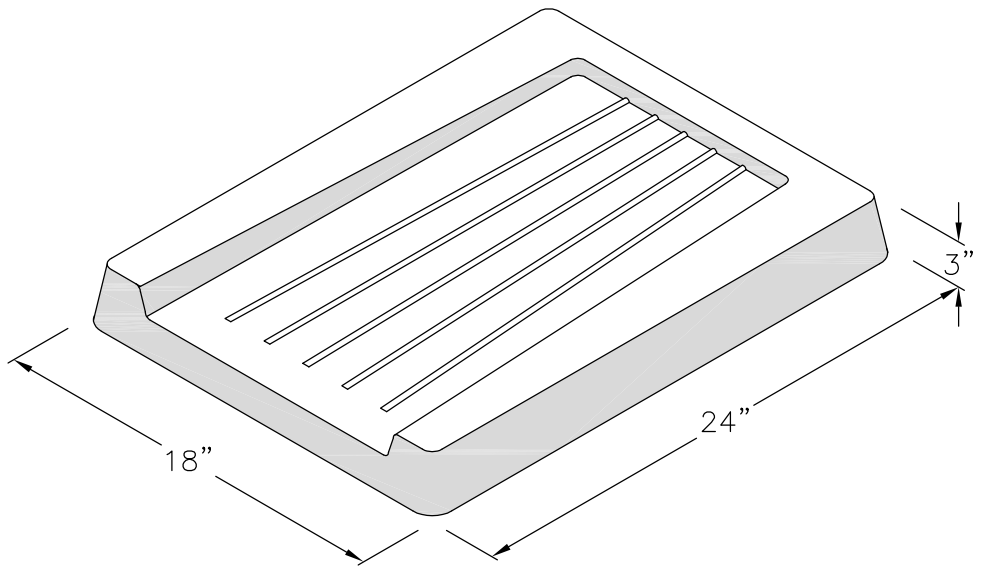

1-SBP
12"X24" SPLASH BLOCK

3-SBP
18"X24" SPLASH BLOCK

J&R SPLASH BLOCKS

J&R CONCRETE PRODUCTS

440 W. MARKHAM ST.
PERRIS, CA. 92571
PHONE:(951) 943-5855 FAX:(951) 940-9207