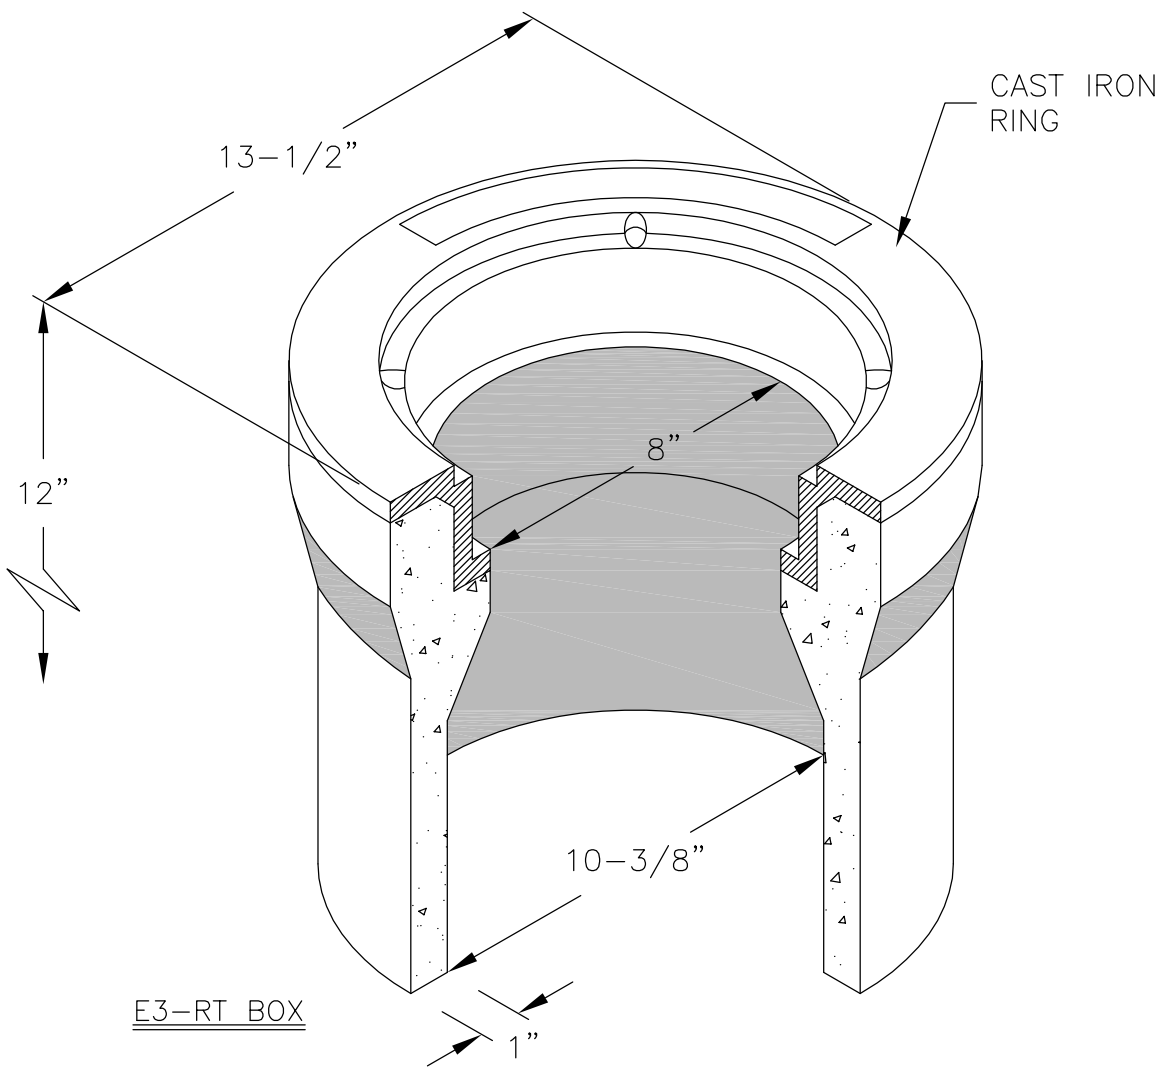

CAST IRON COVER

E3-RT BOX

**No. E3-RT SERIES  
GROUND ROD BOX  
FOR H-10 LOADING**

**J&R CONCRETE PRODUCTS**

440 W. MARKHAM ST.  
PERRIS, CA. 92571  
PHONE:(951) 943-5855 FAX:(951) 940-9207