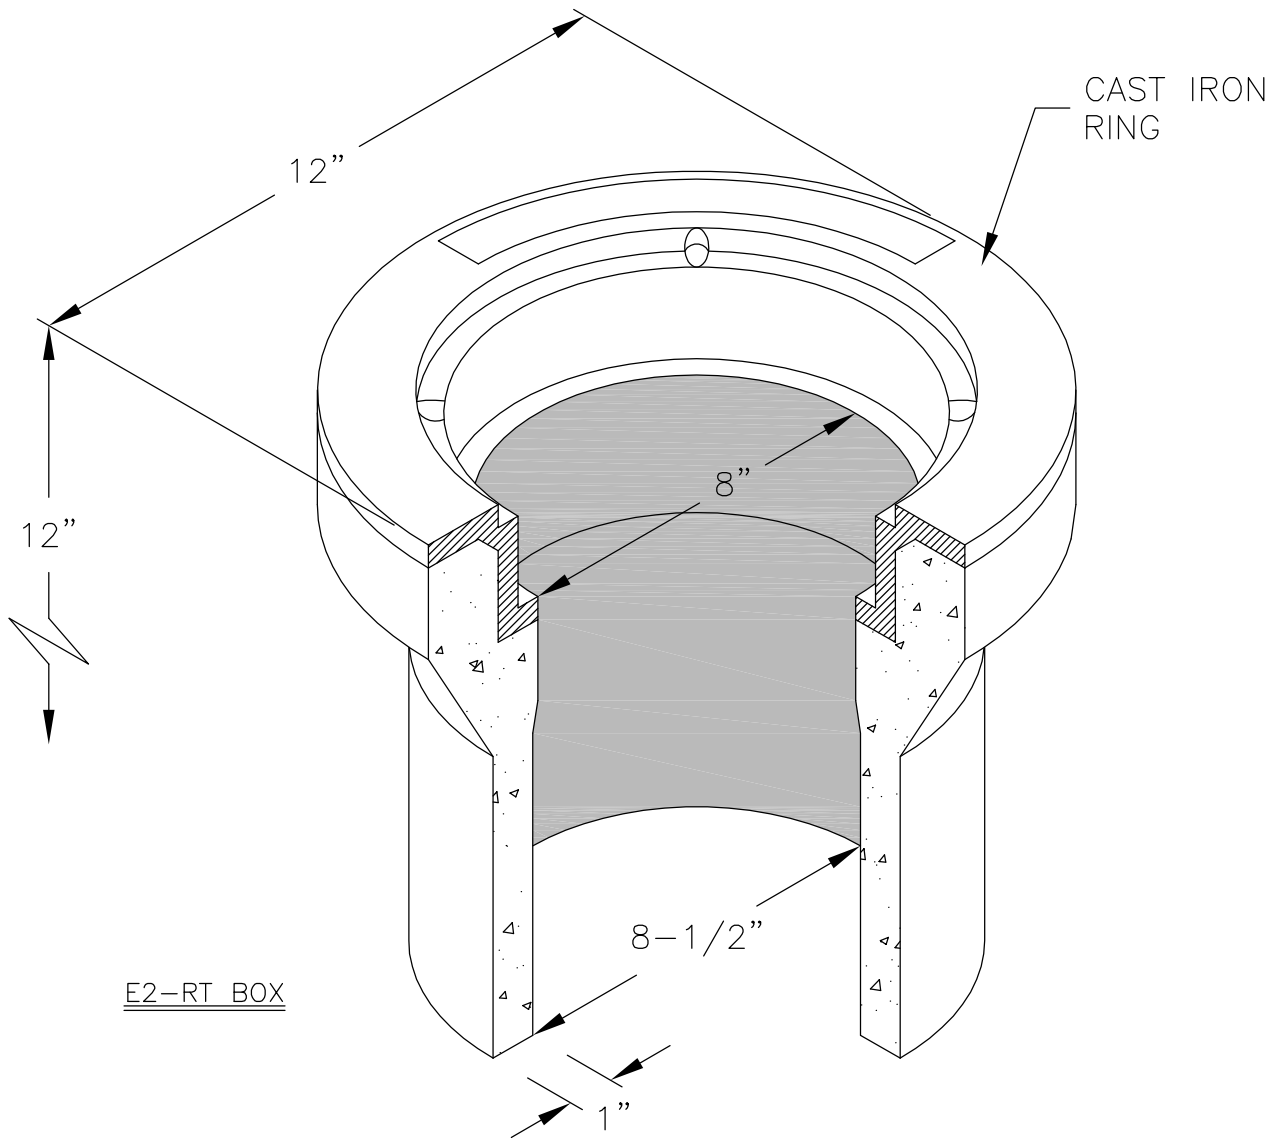

CAST IRON COVER

E2-RT BOX

**No. E2-RT SERIES
GROUND ROD BOX
FOR H-10 LOADING**

J&R CONCRETE PRODUCTS

440 W. MARKHAM ST.
PERRIS, CA. 92571
PHONE:(951) 943-5855 FAX:(951) 940-9207